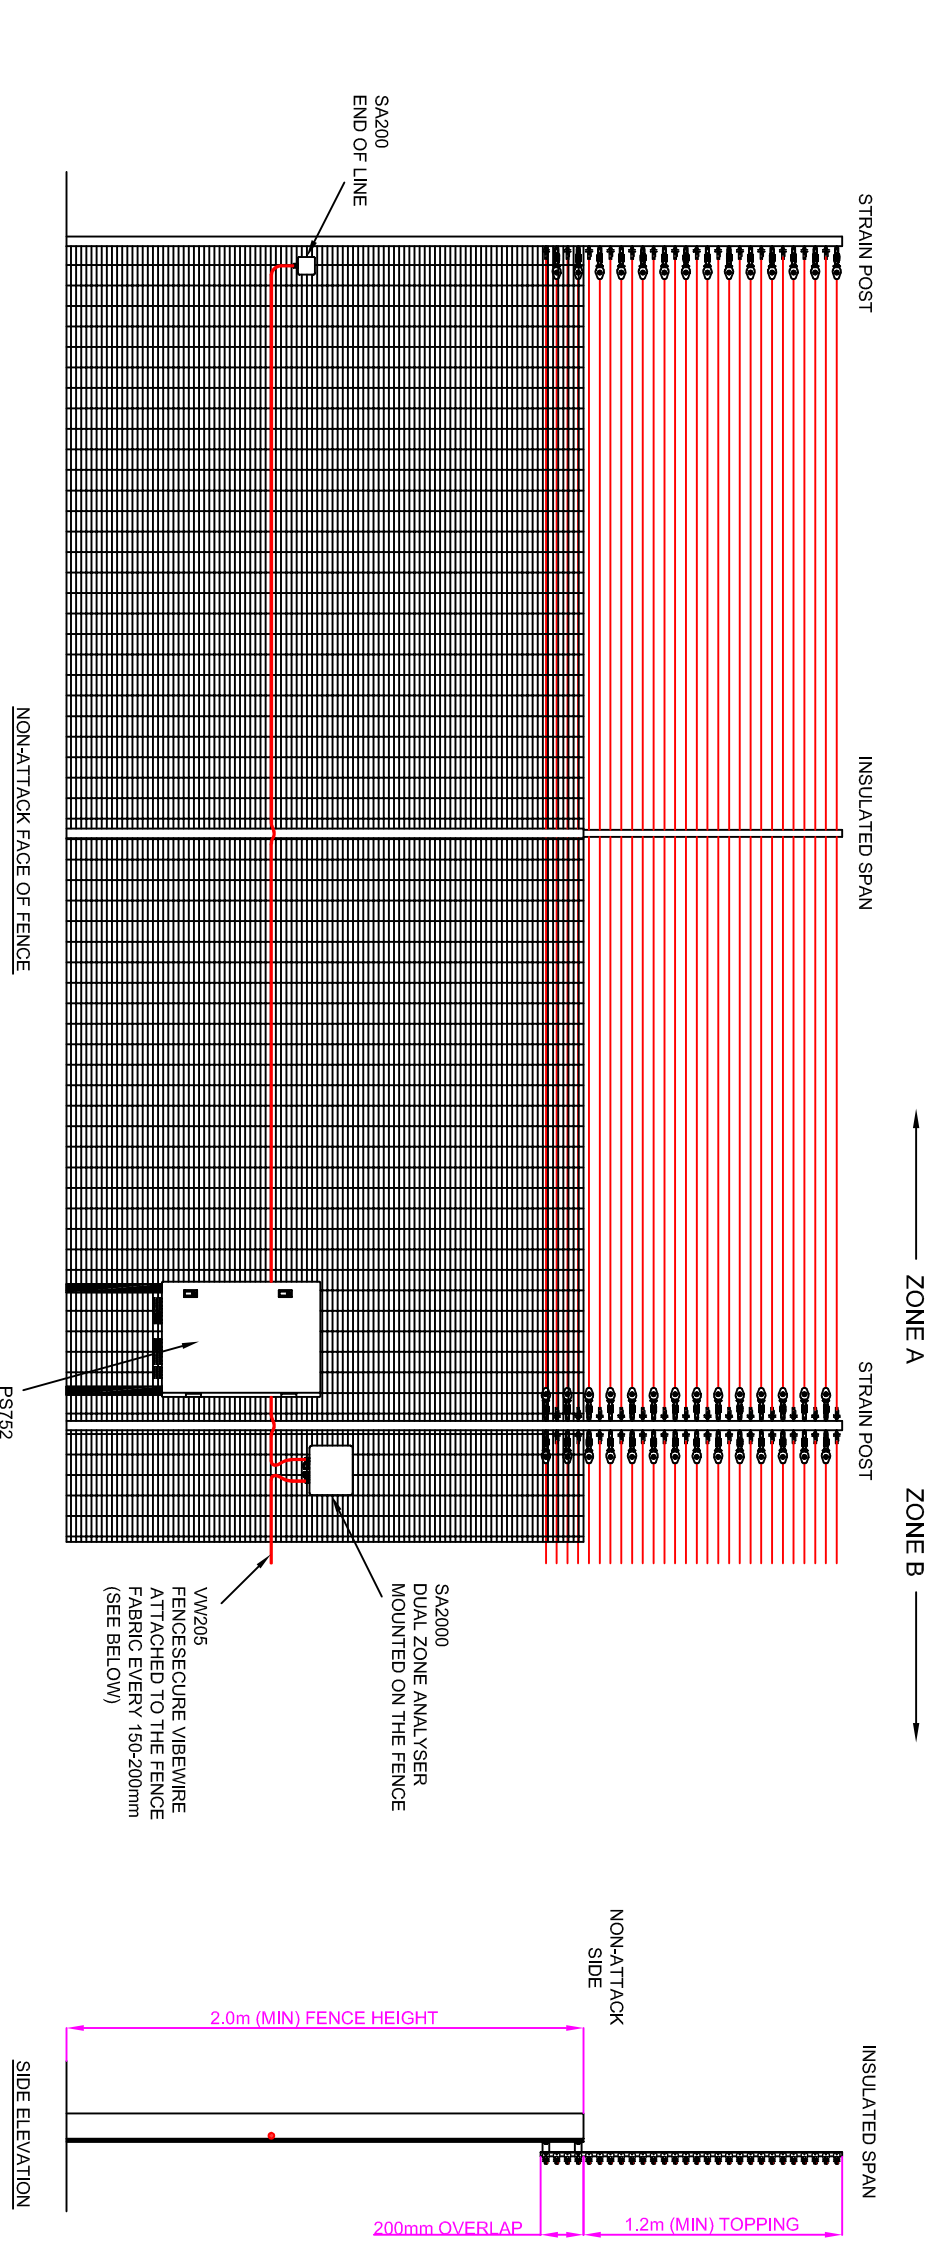

TRISECURE SHOWN ON A 358 MESH FENCE

THIS IS AN UNPUBLISHED WORK THE COPYRIGHT OF WHICH RESTS IN HARPER CHALICE GROUP LIMITED. ALL RIGHTS RESERVED. THE INFORMATION CONTAINED HEREIN IS CONFIDENTIAL AND THE PROPERTY OF HARPER CHALICE GROUP LIMITED AND IS SUPPLIED WITHOUT LIABILITY FOR ERRORS OR OMISSIONS. NO PART MAY BE REPRODUCED, DISCLOSED OR USED EXCEPT AS AUTHORIZED BY CONTRACT OR OTHER WRITTEN PERMISSION. THE COPYRIGHT AND THE FOREGOING RESTRICTION ON REPRODUCTION AND USE EXTEND TO ALL MEDIA WHICH THE INFORMATION MAY BE EMBODIED.

TRISECURE

HCG 1000101

SHT 3 OF 6

DO NOT SCALE